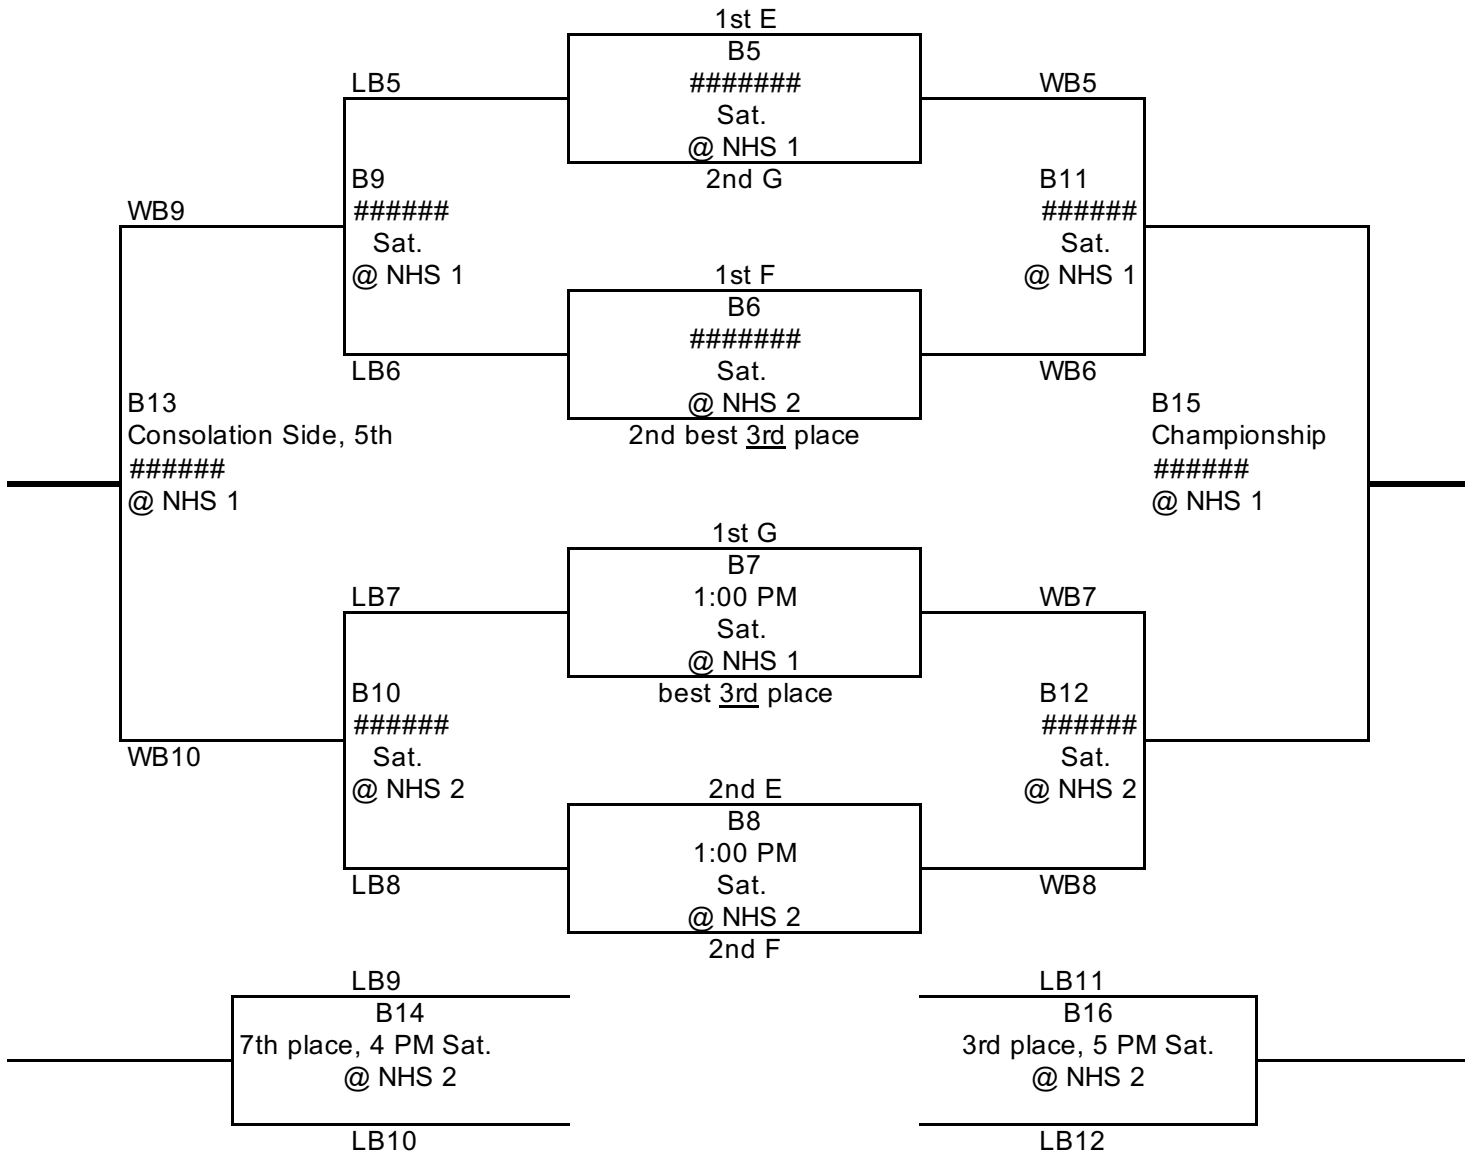

2023 Niverville JV Boys Championship Volleyball Play-off Draw